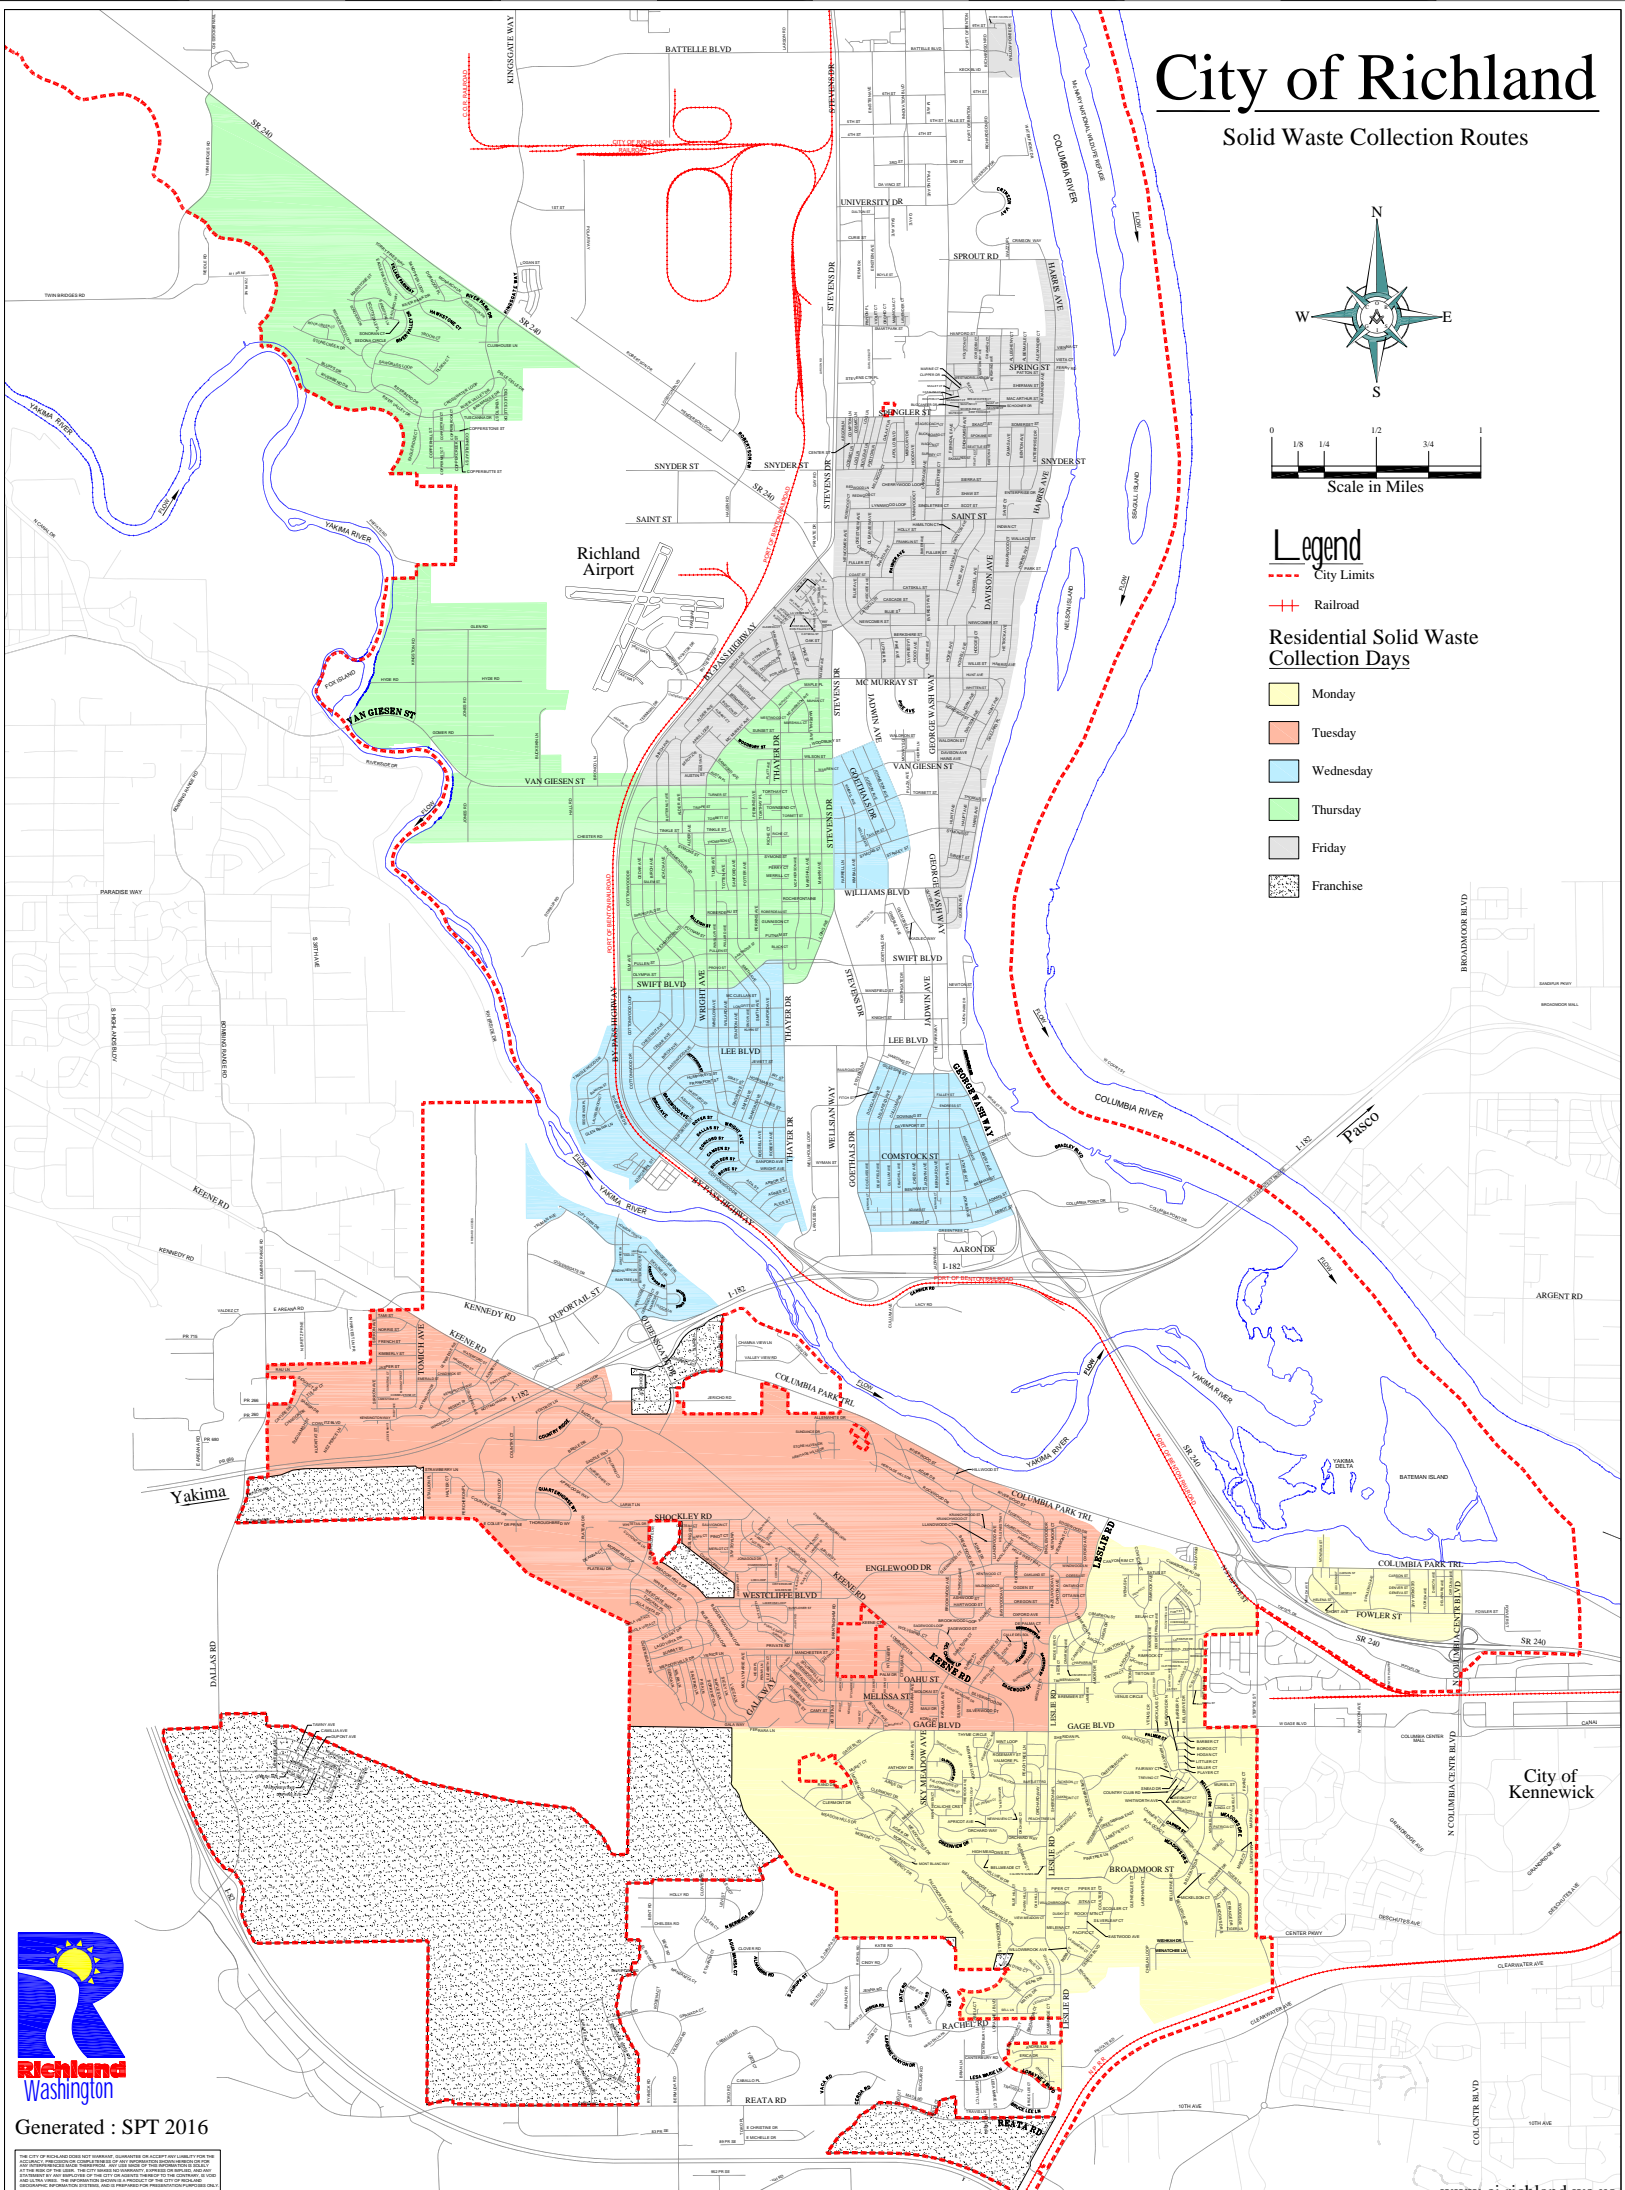

City of Richland

Solid Waste Collection Routes

Legend

--- City Limits

++ Railroad

Residential Solid Waste Collection Days

Monday

Tuesday

Wednesday

Thursday

Friday

Franchise

Generated : SPT 2016