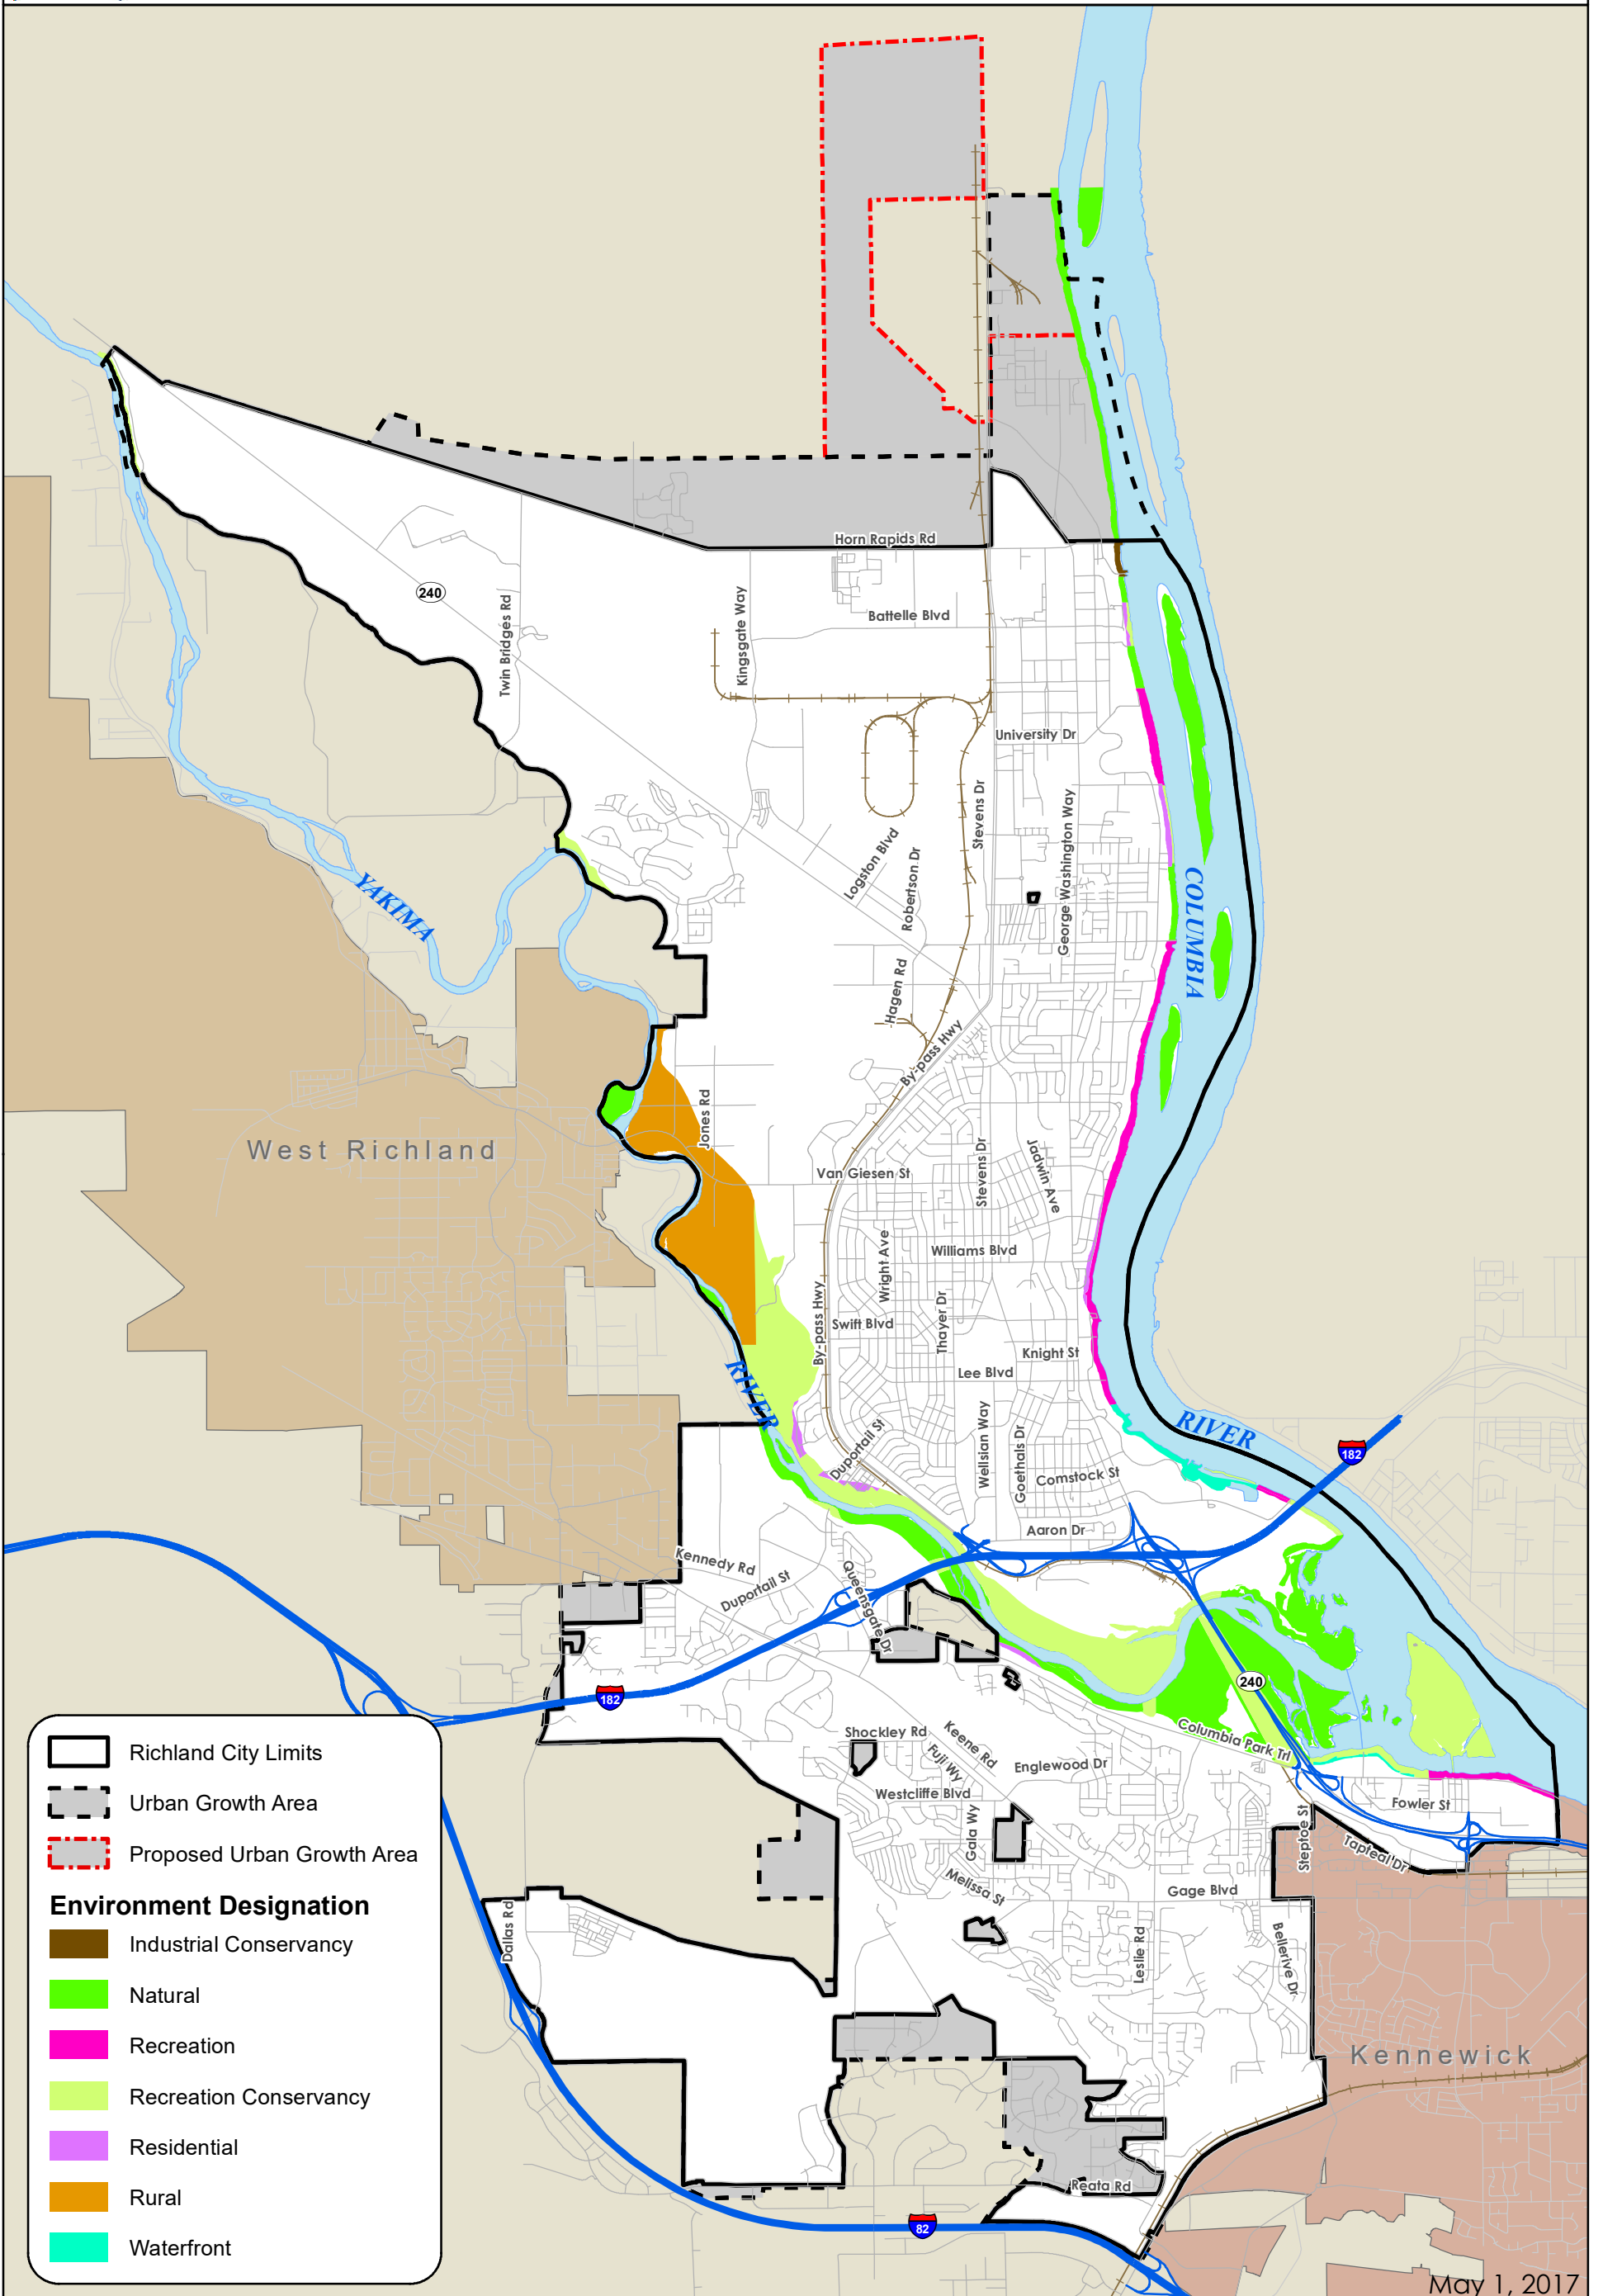

City of Richland

LU-5 - Shoreline

	Richland City Limits
	Urban Growth Area
	Proposed Urban Growth Area
Environment Designation	
	Industrial Conservancy
	Natural
	Recreation
	Recreation Conservancy
	Residential
	Rural
	Waterfront